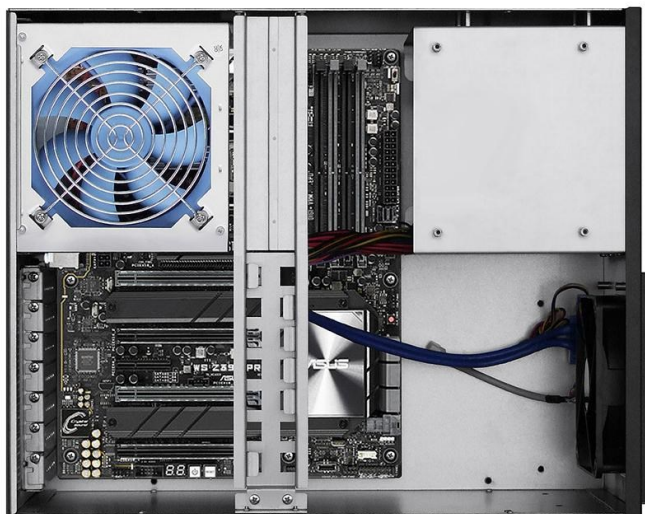

CH-SB-ATX-P

Shoebox Motherboard (Wallmount) Chassis

Colour	Black
Dimensions (H x W x D)	196mm x 330mm x 410mm
Motherboard type	ATX, Micro ATX
5.25" external bays	3
2.5" internal bays	2
Front USB Ports	2 x USB 3.0
Cooling Front	1 x 120 mm front ball bearing fan with replaceable filter
Power Supply	Supports PS/2 PSU
Expansion Slots	7

Note: Wallmount Brackets Are Optional & Ordered Separately